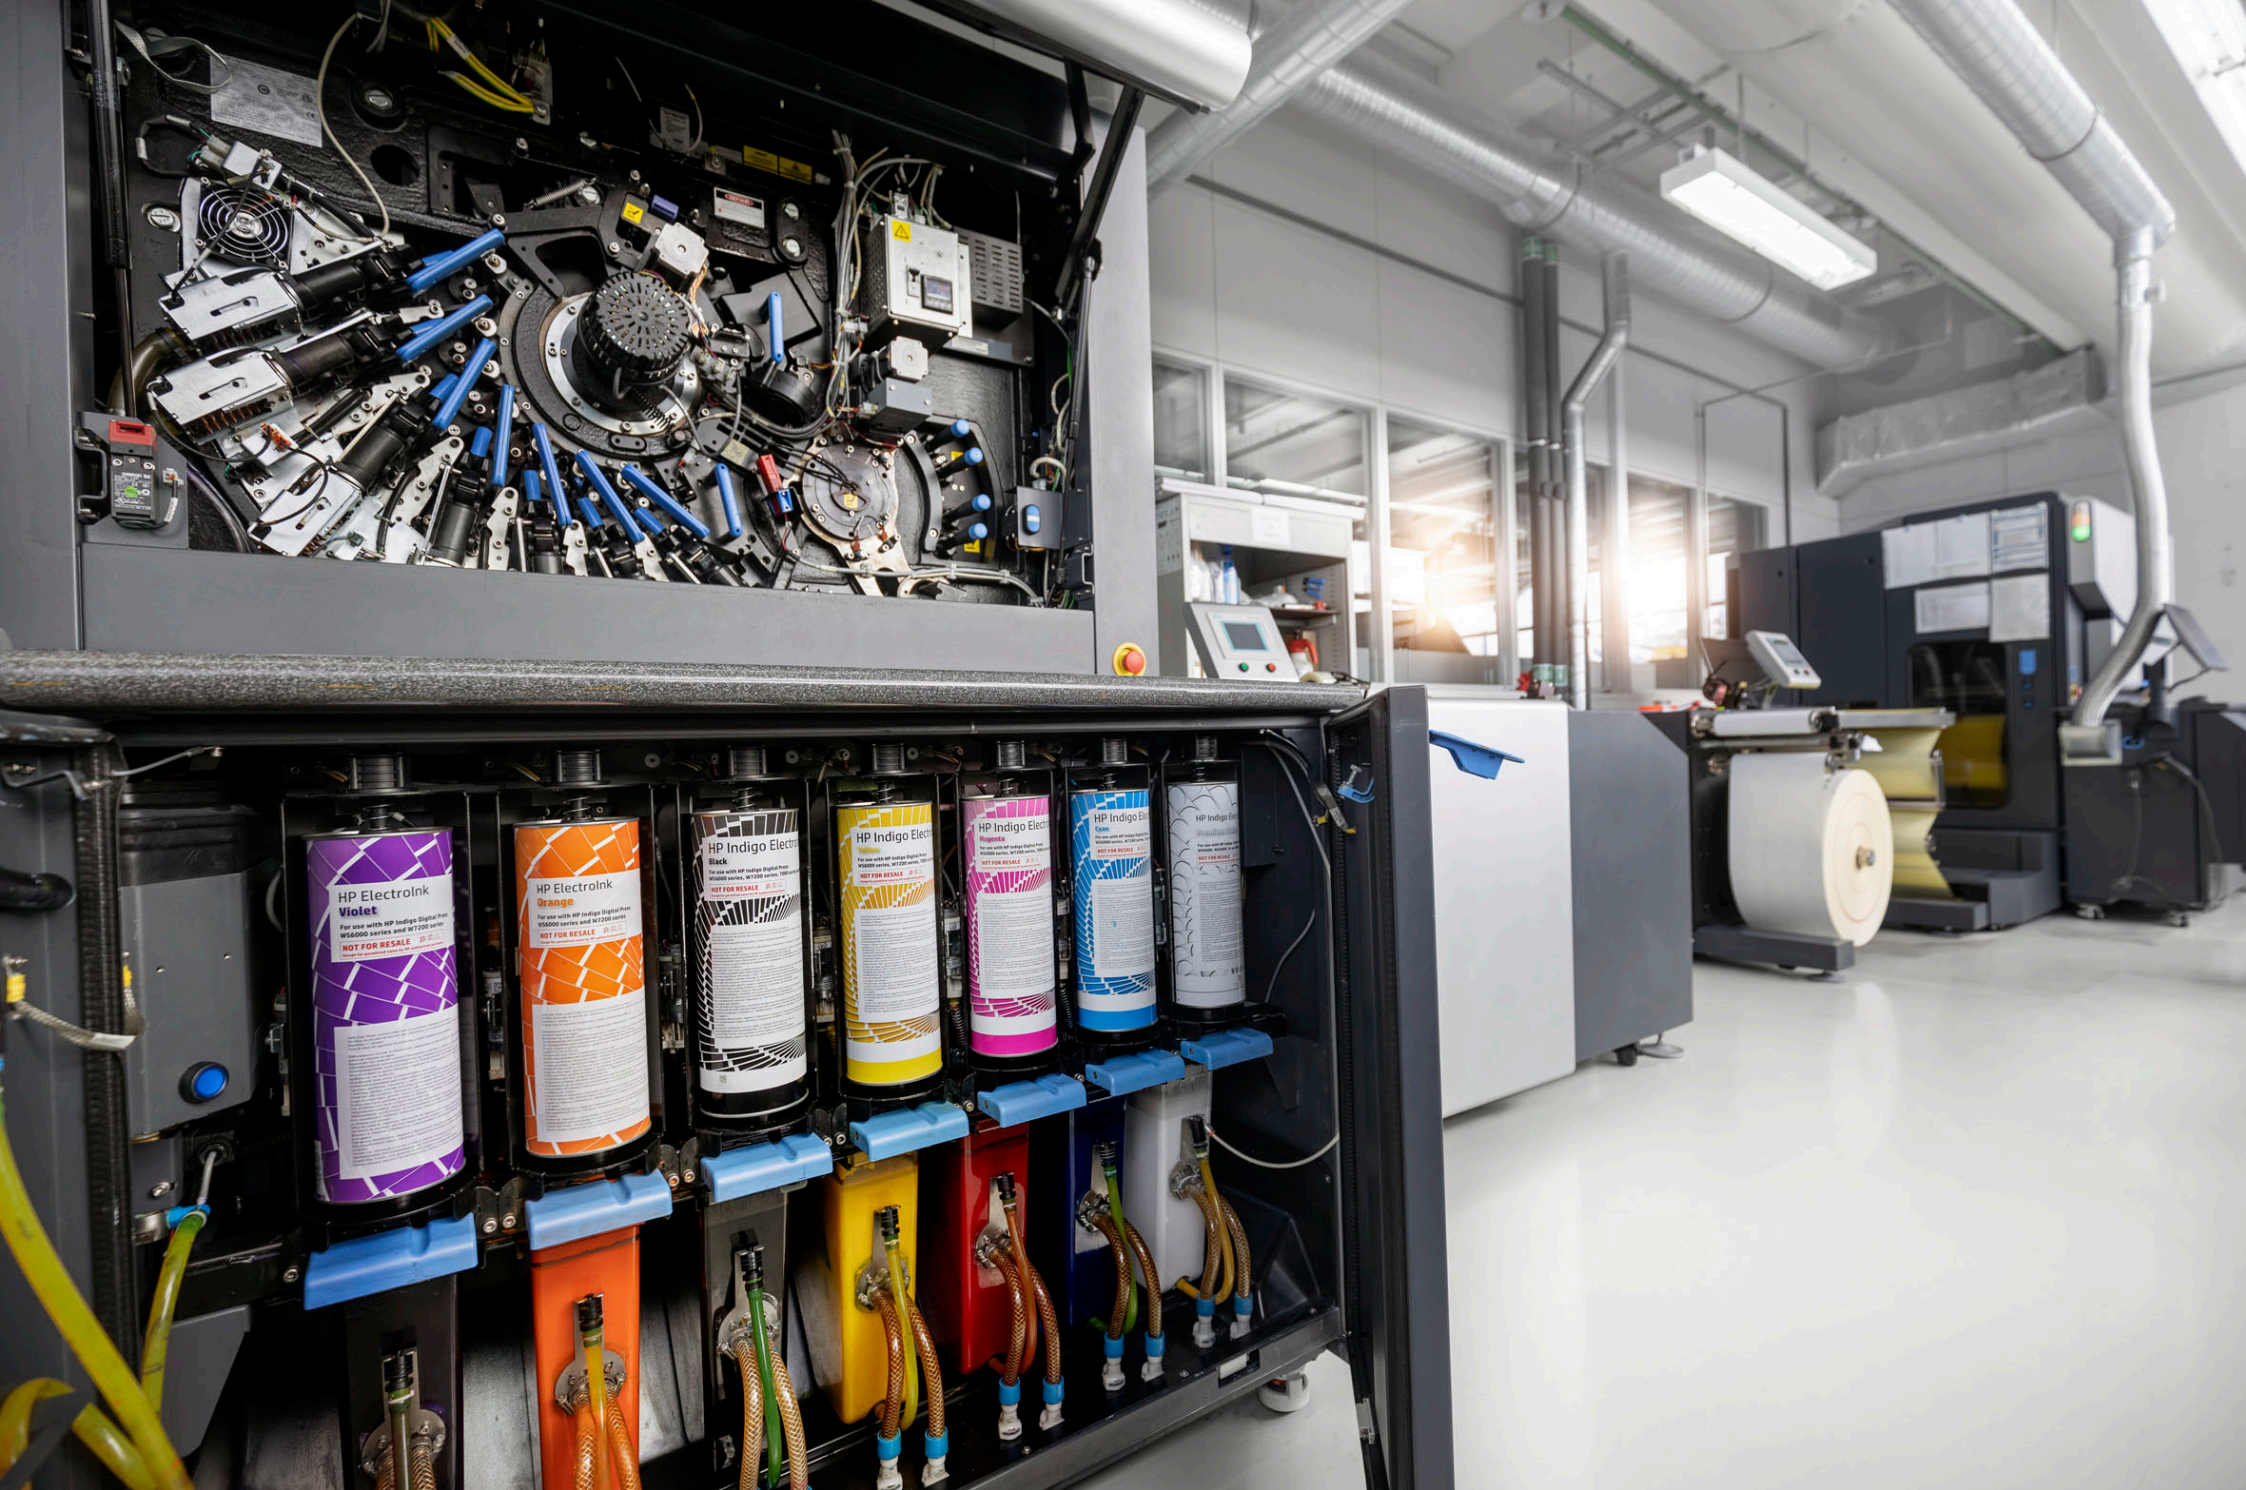

HP Electroink
Violet
For use with HP Indigo Digital Press
W74000 series and W7200 series
NOT FOR RESALE

HP Electroink
Orange
For use with HP Indigo Digital Press
W74000 series and W7200 series
NOT FOR RESALE

HP Indigo Electroink
Black
For use with HP Indigo Digital Press
W74000 series, W7200 series, W71000 series
NOT FOR RESALE

HP Indigo Electroink
Yellow
For use with HP Indigo Digital Press
W74000 series, W7200 series, W71000 series
NOT FOR RESALE

HP Indigo Electroink
Magenta
For use with HP Indigo Digital Press
W74000 series, W7200 series, W71000 series
NOT FOR RESALE

HP Indigo Electroink
Cyan
For use with HP Indigo Digital Press
W74000 series, W7200 series, W71000 series
NOT FOR RESALE

HP Indigo Electroink
White
For use with HP Indigo Digital Press
W74000 series, W7200 series, W71000 series
NOT FOR RESALE